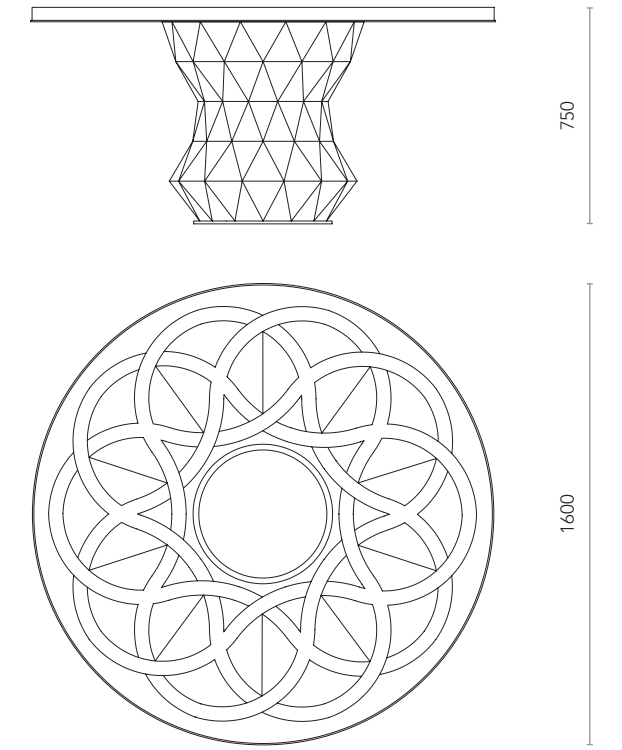

Narciso

Tavolo rotondo in sucupira con decorazioni geometriche sul top e particolari in ottone. Basamento sfaccettato rivestito in lamina d'ottone.

Round table in sucupira wood with geometric decorations and brass details. Stand faceted covered with slat of polished brass.