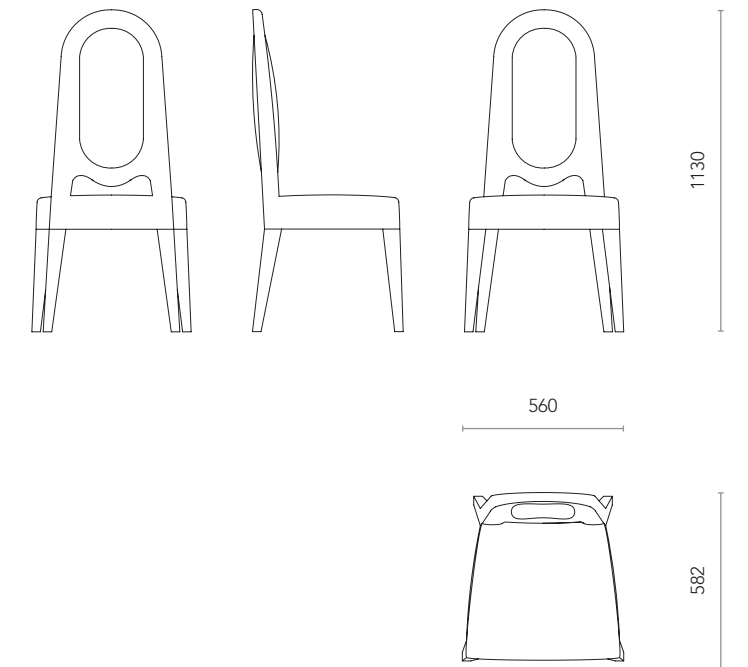

Armchair completely upholstered and profiled with studs.

Norma high

Sedia capotavola completamente rivestita in velluto.

Head of the table chair completely upholstered in velvet.

Norma high

Sedia capotavola completamente rivestita in velluto con braccioli.