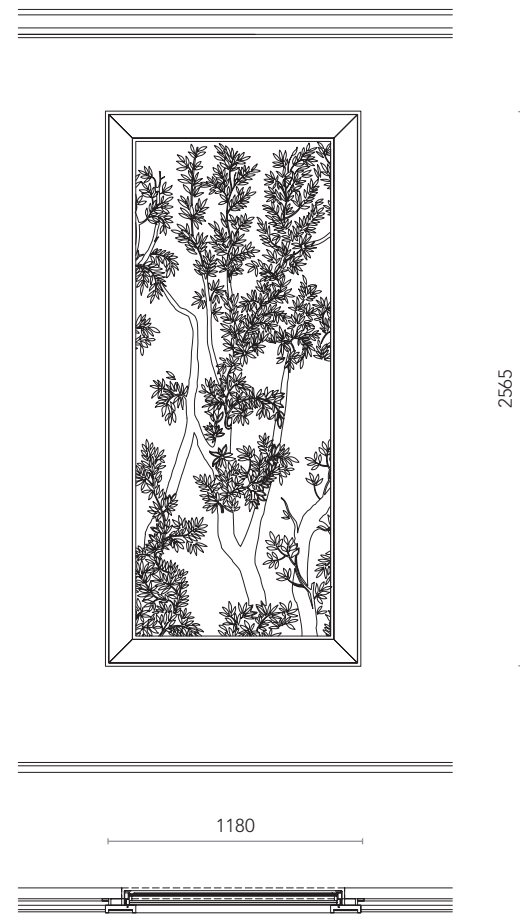

Delfi glass

Pannello decorativo in vetro/specchio inciso con retroilluminazione a Led e fondo dorato.

Decorative panel with engraved glass/mirror, LED backlighting and gold background.