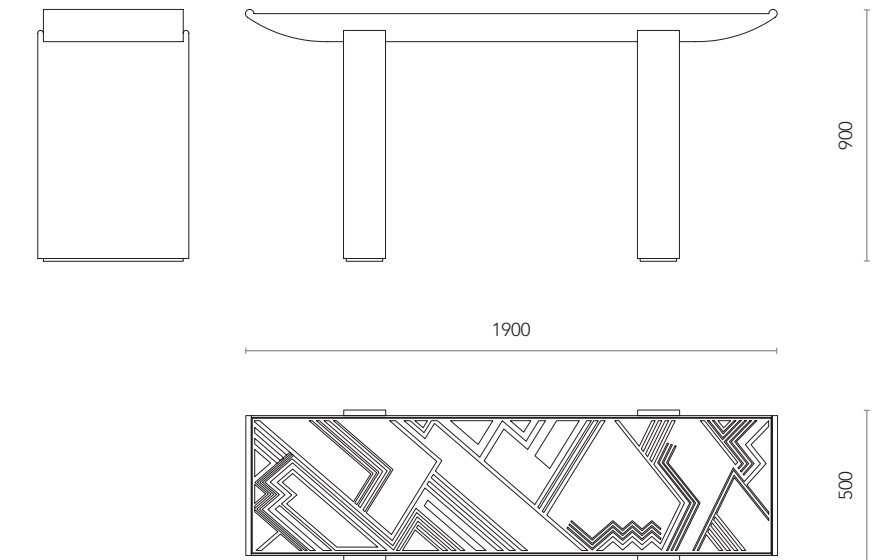

Nereo

Consolle con profili in ottone lucido e decorazioni in foglia oro su top laccato nero lucido. Basamento in ottone lucido.

Console glossy black lacquered with brass details and decoration in gold foil on the top. Polished brass basement.