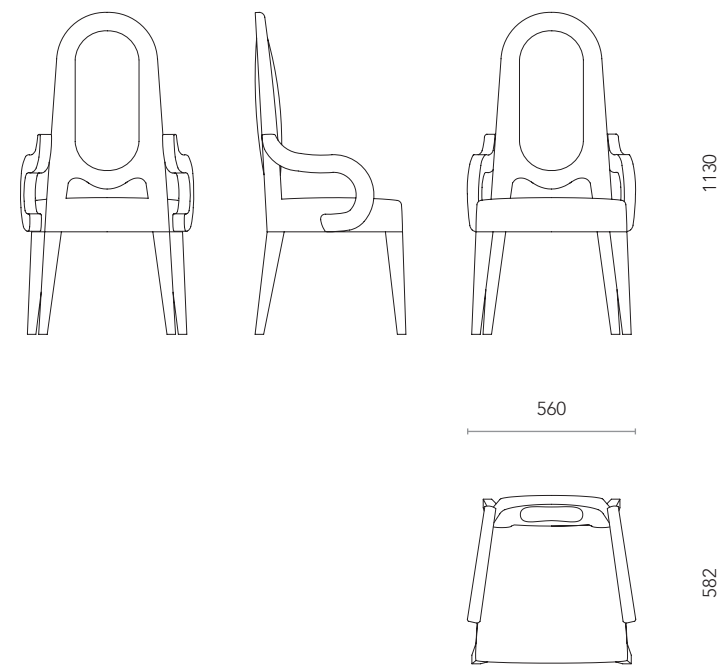

Armchair completely upholstered and profiled with studs.

Norma high

Sedia capotavola completamente rivestita in velluto.

Head of the table chair completely upholstered in velvet.

Norma high

Sedia capotavola completamente rivestita in velluto con braccioli.

Head of the table chair completely upholstered in velvet with armrest.

Norma low

Sedia completamente rivestita in velluto.

Chair completely upholstered in velvet.

Milo

Tavolino - bar apribile rivestito esternamente in liste di specchi e internamente in Alcantara. Top in specchio e particolari in ottone lucido.