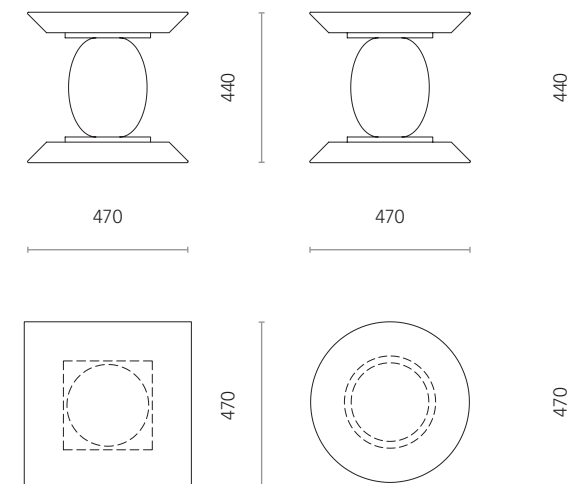

Martin

Tavolino rotondo e quadrato in foglia oro brunito con gamba centrale ovale e particolari in ottone. Top in specchio.

Round and square coffee table in burnished gold foil with oval full leg and brass details. Top with mirror.