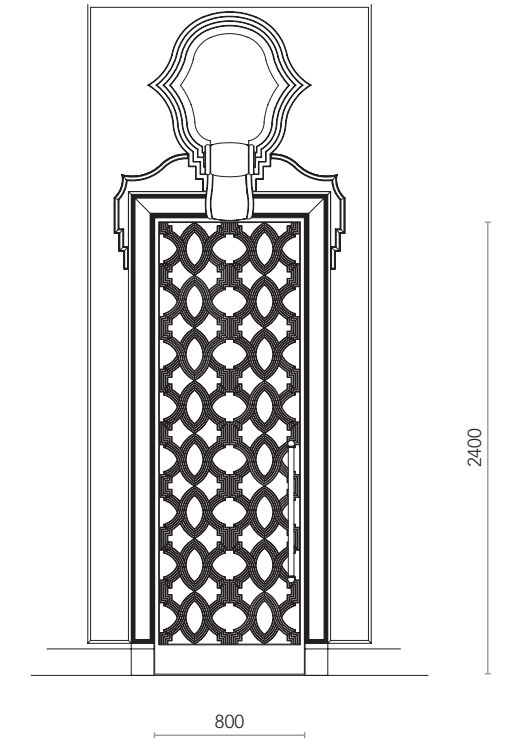

Jared single door

Porta singola a battente con sagome geometriche laccate avorio madreperla applicate su fondo a specchio su un lato. Secondo lato laccato avorio madreperla senza sagome. Cornice da 12 cm. a girare e imbottite inclusi. Sagoma superiore laccata avorio madreperla con specchio centrale applicato.

Single swing door with geometric shapes lacquered ivory pearl applied on a mirror on one side. Second side in lacquered ivory pearl without shapes. Frame 12 cm. Shaped decoration in ivory pearl lacquered with central mirror applied on the top.