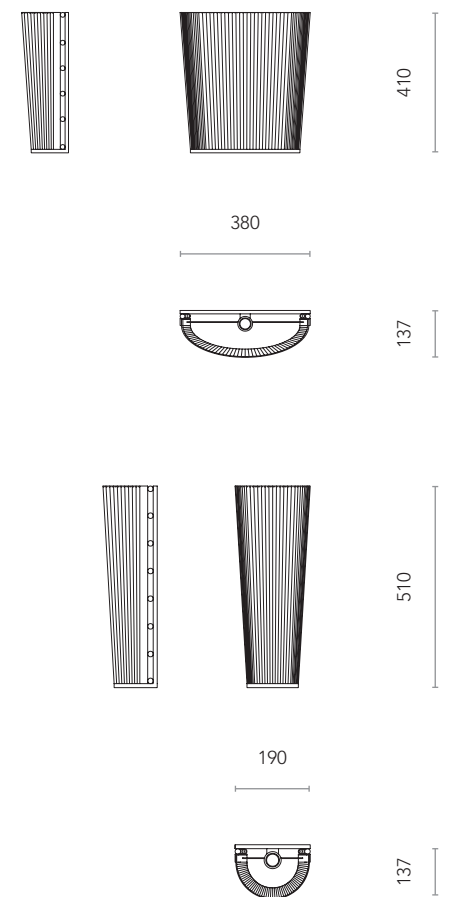

Seth

Applique alta e bassa con struttura a ventaglio e piccole sfere decorative in ottone lucido. Rivestimento in tessuto plissettato chiaro.

Applique high and low with fan structure and small spheres in polished brass, covered with light plissé fabric.