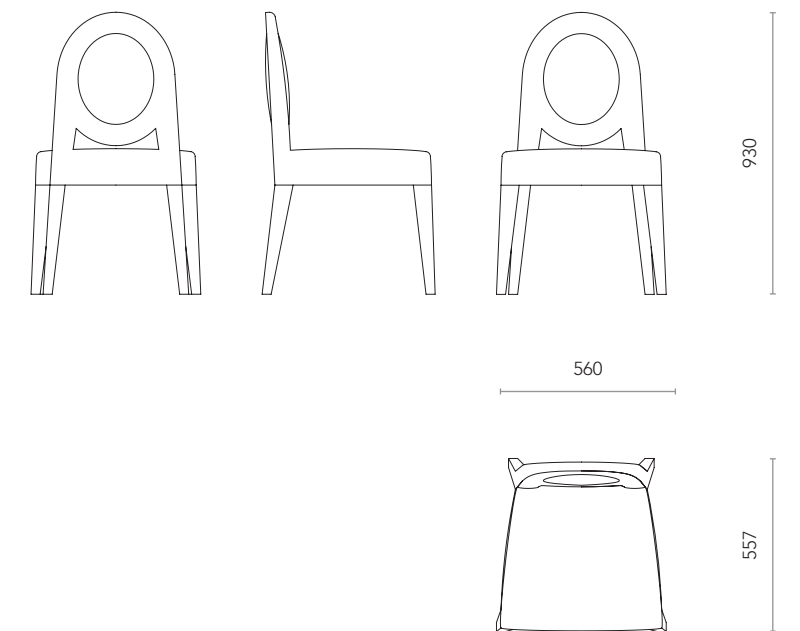

Nilde

Poltrona completamente rivestita e profilata con borchie.

Armchair completely upholstered and profiled with studs.

Norma high

Sedia capotavola completamente rivestita in velluto.

Head of the table chair completely upholstered in velvet.

Norma high

Sedia capotavola completamente rivestita in velluto con braccioli.

Head of the table chair completely upholstered in velvet with armrest.

Norma low

Sedia completamente rivestita in velluto.

Chair completely upholstered in velvet.