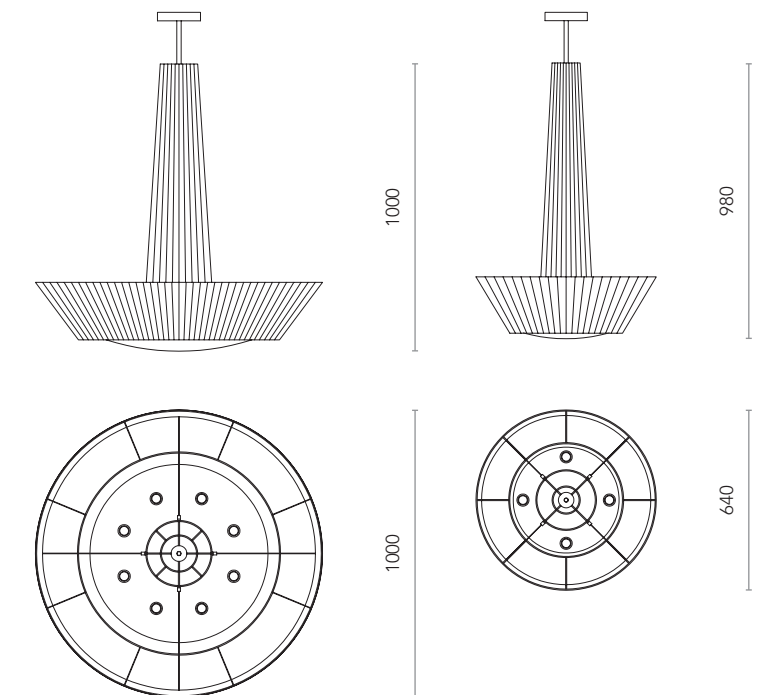

Melania

Lampada da tavolo con struttura in ottone lucido e pannellini decorativi in vetro. Paralume circolare in tessuto chiaro profilato.

Table lamp with structure in polished brass and decorative glass panels. Circular lampshade in profiled light fabric.

Mafalda

Lampada da tavolo e da terra con struttura e piccole sfere in ottone lucido. Paralume circolare in tessuto chiaro profilato.

Table and floor lamp with structure and small spheres in polished brass. Circular lampshade in profiled light fabric.

Miranda

Lampada da terra con struttura piramidale in ottone lucido e paralume rettangolare in tessuto chiaro.

Floor lamp with pyramidal structure in polished brass and squared lampshade in light fabric.

Nicla

Lampadario piccolo/grande con struttura in ottone lucido, rivestito in tessuto chiaro plissettato

Small/big chandelier with structure in polished brass, covered with light plissé fabric