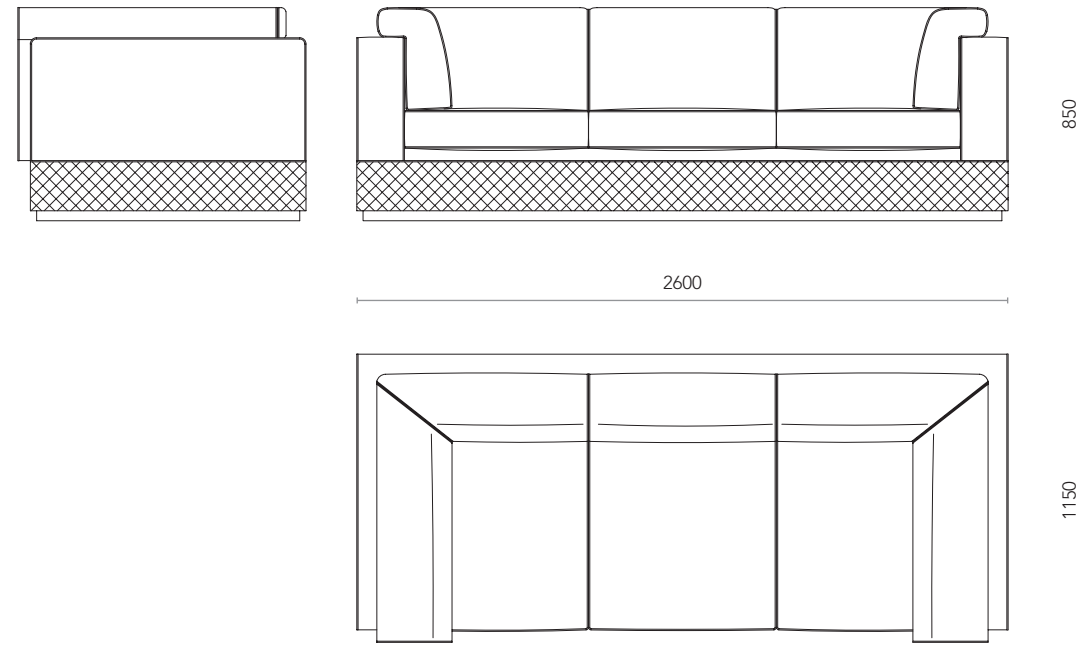

Diogene special

Divano completamente imbottito, con base rivestita in tessuto trapuntato.

Sofa completely padded with upholstered base in quilted fabric.