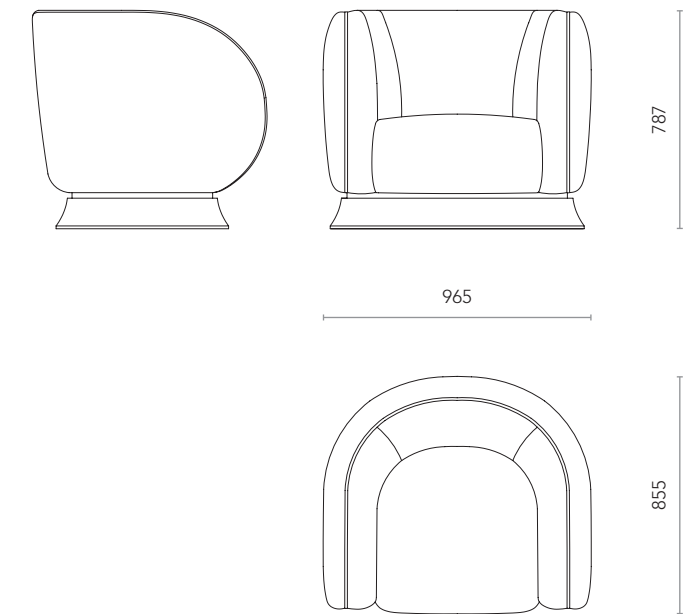

Armchair completely upholstered in velvet with capitonné on the internal back and legs in gold foil.

Estella

Poltroncina completamente imbottita su schienale esterno, interno e seduta.

Armchair completely upholstered on exterior back, interior back and seat.