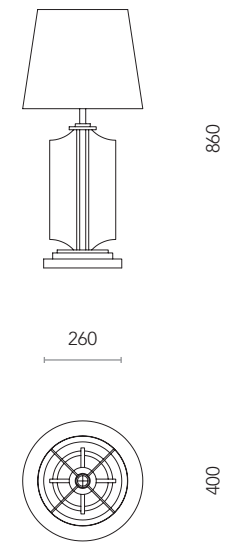

Melania

Lampada da tavolo con struttura in ottone lucido e pannellini decorativi in vetro. Paralume circolare in tessuto chiaro profilato.

Table lamp with structure in polished brass and decorative glass panels. Circular lampshade in profiled light fabric.

Mafalda

Lampada da tavolo e da terra con struttura e piccole sfere in ottone lucido. Paralume circolare in tessuto chiaro profilato.

Table and floor lamp with structure and small spheres in polished brass. Circular lampshade in profiled light fabric.