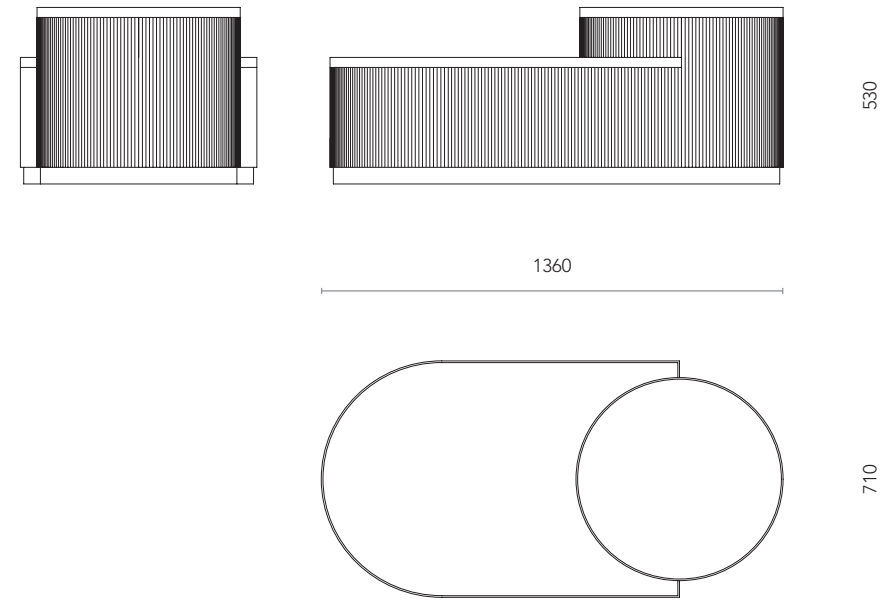

Coffee table - bar openable externally covered in strips of mirrors and internally in Alcantara. Top in mirror and details in polished brass.

Martin

Tavolino rotondo e quadrato in foglia oro brunito con gamba centrale ovale e particolari in ottone. Top in specchio.