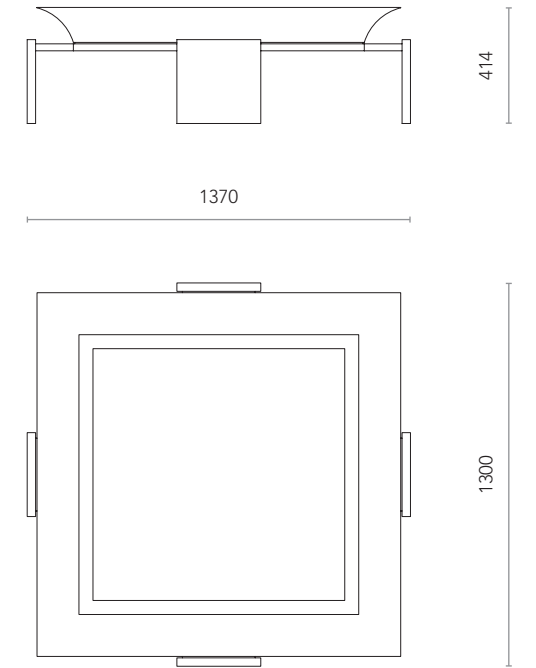

Nelson - Coffee Table

Tavolino centrale con base in avorio lucido e vassoio top in ottone con profilo in avorio lucido.

Coffee table with base in polished ivory. Top in brass with polished ivory profile.