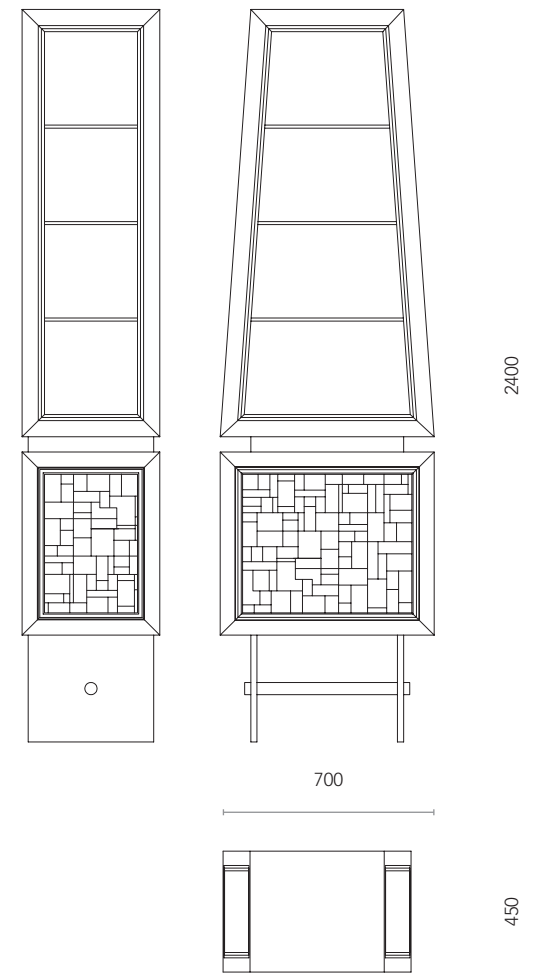

Nicolò

Obelisco laccato nero lucido con basamento e profili in ottone, ripiani in cristallo extrachiaro con illuminazione led. Base decorata su 3 lati con applicazione di pietra minerale (Mica), con anta apribile.

Obelisk-shaped structure in glossy black lacquered with brass details, crystal shelves and LED lighting. Basement with 3 sides decorated with application of mineral stone (Mica), 1 door.