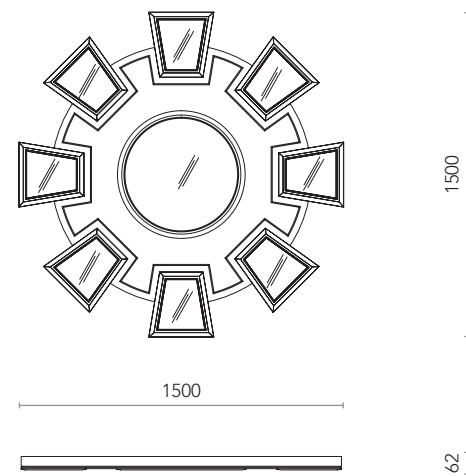

Ruth

Specchiera a raggiera con supporto in foglia oro patinata e specchi bisellati applicati a più livelli con decori dorati.

Sunburst mirror with support in gold foil and bevelled mirrors applied with gold details on.