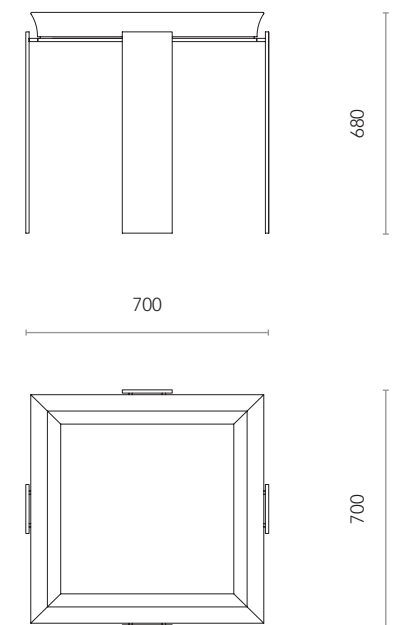

Nelson Side Table

Tavolino laterale con basamento in ottone e vassoio/top in avorio lucido con profili in ottone lucido.

Side table with basement in brass and top in glossy ivory lacquered with brass details.