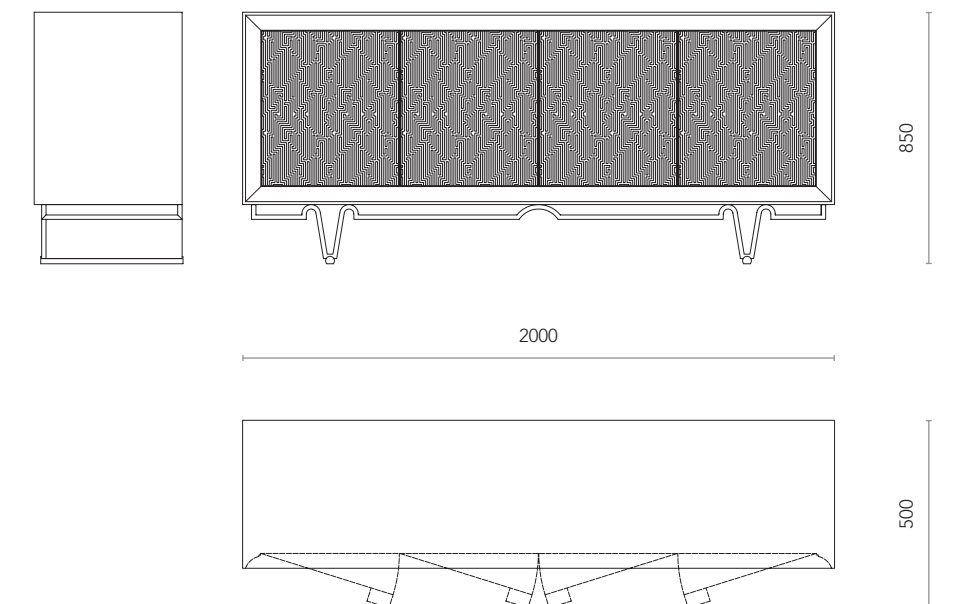

Nathan

Buffet realizzato in sucupira, con profili e basamento in ottone. Ante con decoro geometrico su lastra in ottone.

Buffet in sucupira wood contoured with brass profiles. Doors with geometric decoration on brass plate.