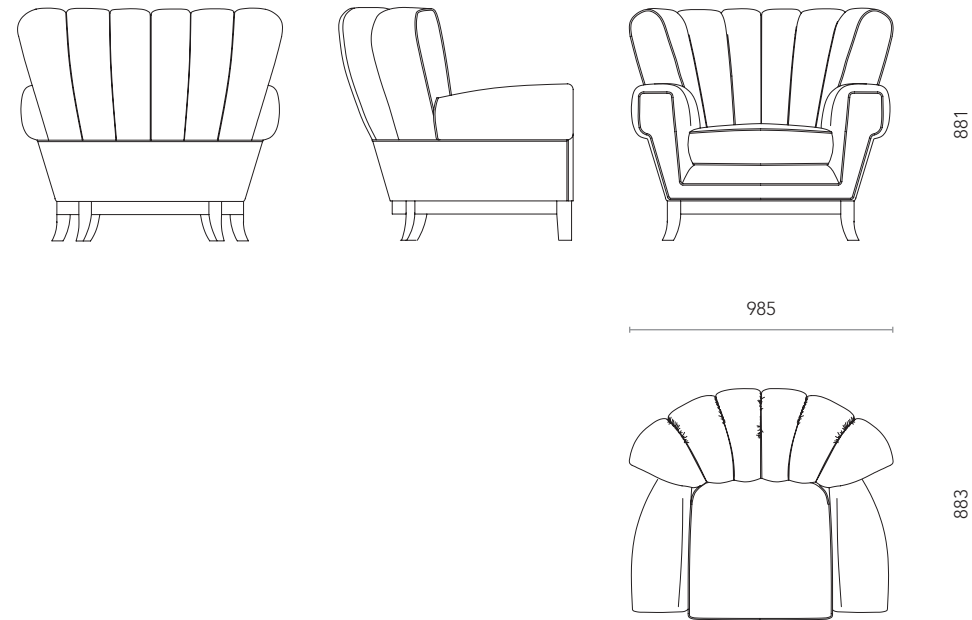

Eugenia special

Poltrona completamente rivestita in tessuto, schienale e piedini compresi. Struttura e seduta imbottiti e rivestiti in velluto di colori diversi con profilo di contrasto sul cuscino di seduta.

Armchair completely upholstered with structure and seat upholstered in different colors of velvet with contrasting profile on the seat cushion.

Noemi

Consolle sagomata in sucupira con distanziali in ottone lucido tra piano e basamento.

Consolle in sucupira wood with spacers in polished brass between top and basement.