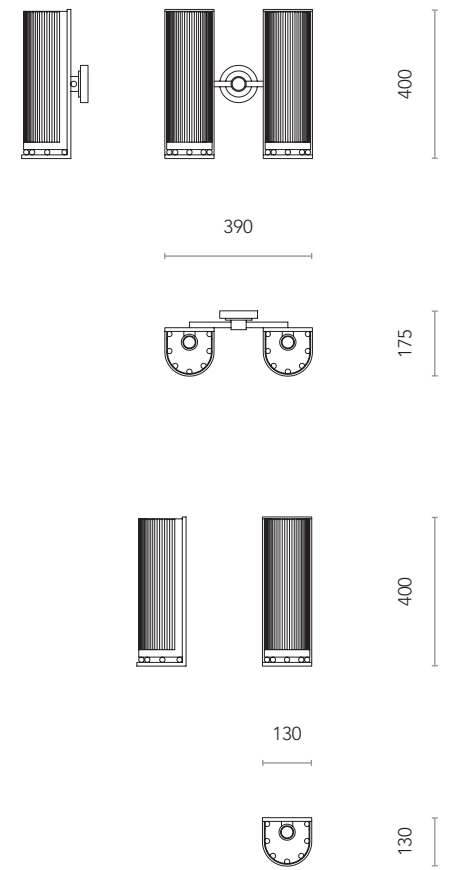

Amos

Applique singola e doppia con struttura cilindrica e piccole sfere decorative in ottone lucido. Rivestimento in tessuto plissettato chiaro.

Applique single and double with cylindrical structure and small spheres in polished brass, covered with light plissé fabric.