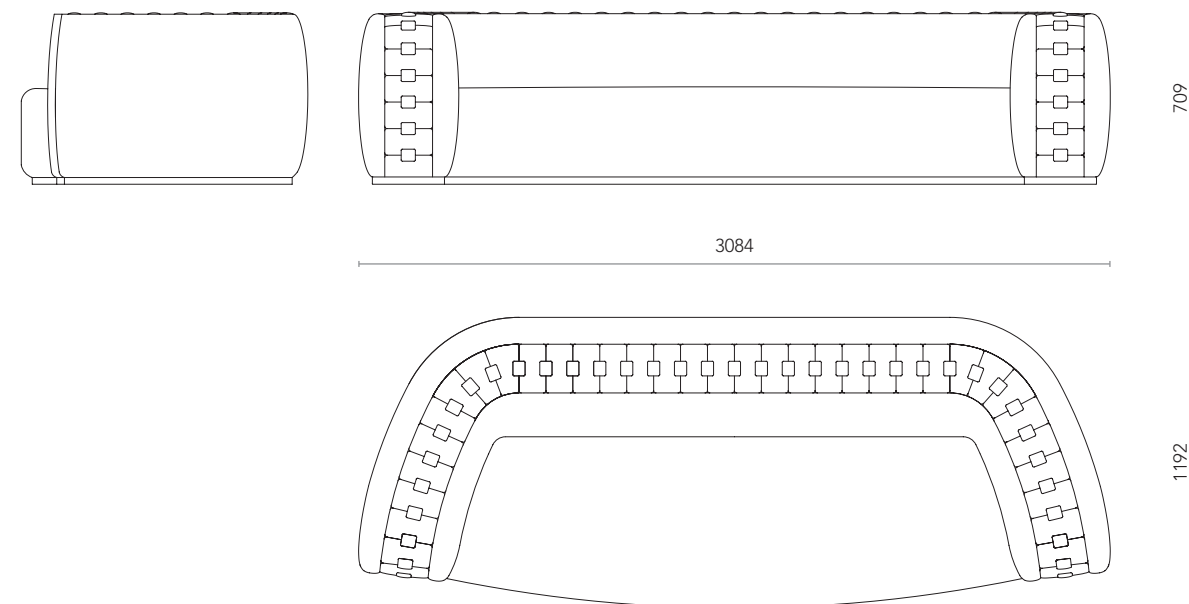

Napoleone

Divano con fascia decorativa dorata su tutta la lunghezza. Completamente rivestito in velluto.

Upholstered sofa with gold decorative band along the whole length.