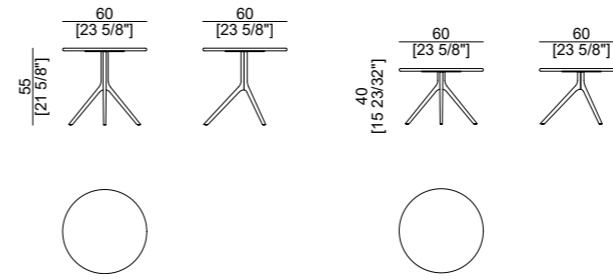

SIZE Technical Sheet

DISCOVER ALCHYMIA AT
www.alchymia.it
info@alchymia.it
Viale Brianza 34 - Lentate sul Seveso (MB) - ITALY

PLAN

Small Table

The Plan small table embodies the perfect balance between simplicity and adaptability, seamlessly integrating into a variety of environments. Its clean, linear silhouette exudes understated elegance, while its refined proportions make it an ideal complement to diverse interior styles.