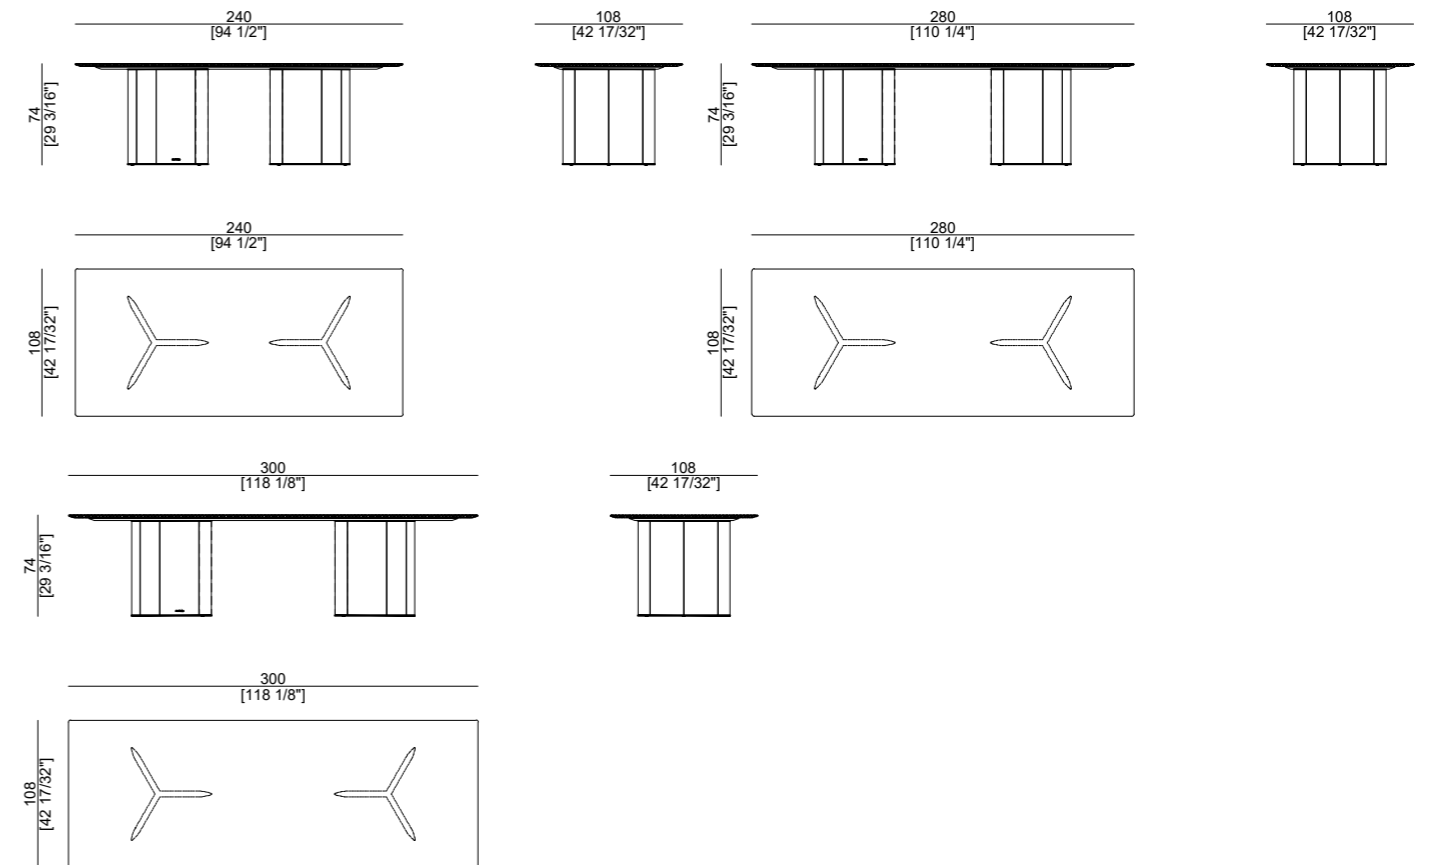

SIZE Technical Sheet

DISCOVER ALCHYMIA AT
www.alchymia.it
info@alchymia.it
 Viale Brianza 34 - Lentate sul Seveso (MB) - ITALY

SQUARE

Small Table

The Square small table stands as a testament to bold design, with its monolithic structure exuding strength and confidence. Its customizable surface, available in a variety of wood types and finishes, highlights the natural beauty of the materials, forging a seamless connection with its surroundings. This meticulous attention to materiality ensures the table integrates harmoniously into any space, bringing a sophisticated yet modern touch to its environment. The table's geometric shape encapsulates minimalist elegance, with its clean lines and simple form making it both functional and stylish.