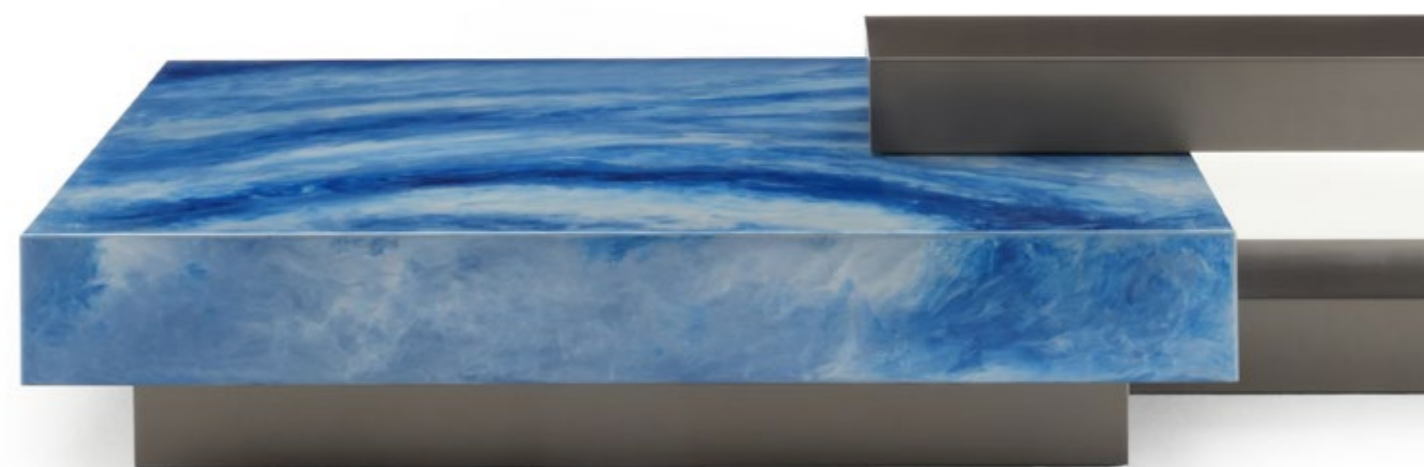

SIZE Technical Sheet

DISCOVER ALCHYMIA AT
www.alchymia.it
info@alchymia.it
 Viale Brianza 34 - Lentate sul Seveso (MB) - ITALY

KUBRIK

Small Table

The Kubrik small table embodies the beauty of pure form, where sculptural lines and material elegance unite in perfect harmony. Its minimalist yet striking design captures attention, showcasing the refined presence of its marble top - carved from a single block and enhanced by customizable finishes. The balance between the solidity of marble and the lightness of its structure creates a visual rhythm that accentuates both its functionality and aesthetic appeal.

SIZE
Technical Sheet

DISCOVER ALCHYMIA AT
www.alchymia.it
info@alchymia.it
 Viale Brianza 34 - Lentate sul Seveso (MB) - ITALY

LENS

Small Table

The Lens small table captivates with its distinctive cylindrical shape, a design that embodies both harmony and precision. Crafted from oak, its structure celebrates the natural beauty of the wood, showcasing its rich textures and enduring strength. Every detail is meticulously shaped to highlight the material's authenticity, resulting in a piece that is both timeless and contemporary.