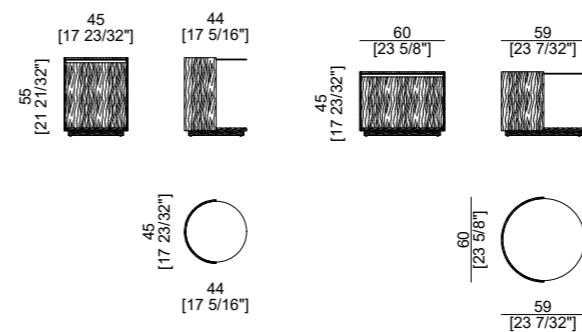

SIZE Technical Sheet

NEAL

Small Table

Elegant in its essence, the Neal small table embodies the perfect fusion of strength and lightness, where aluminum takes center stage in a design that is both minimalist and bold. Its sculptural base, crafted from cast aluminum, is offered in refined high-gloss or chrome finishes, enhancing its contemporary allure. Resting atop this foundation, the tabletop comes in a variety of exquisite finishes—oak veneer for a touch of warmth or a selection of matte and glossy lacquers in sophisticated tones.