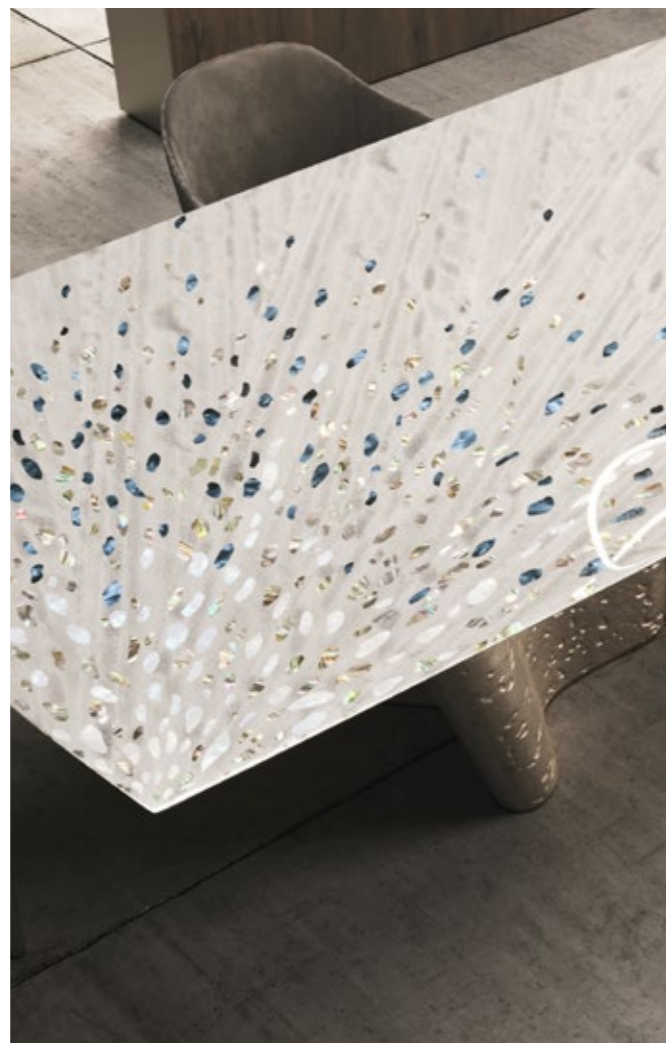

Whether placed in an office, dining area, or living space, it elevates its surroundings with an understated yet powerful presence. The Etna table is where beauty, craftsmanship, and versatility converge to create a timeless masterpiece.

The Etna table tells a story of creativity, passion, and an unwavering commitment to excellence, promising to be a cherished centerpiece that inspires awe and admiration for years to come.

The innovative process behind the table's creation involved a careful study of materials and techniques, blending traditional methods with state-of-the-art technology to produce a piece that not only stands out visually but also endures the test of time.