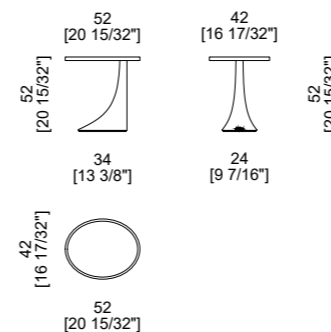

SIZE Technical Sheet

DISCOVER ALCHYMIA AT
www.alchymia.it
info@alchymia.it
 Viale Brianza 34 - Lentate sul Seveso (MB) - ITALY

FLAT

Small Table

The Flat small table is distinguished by its graceful, sinuous curves, creating a look that is both captivating and sophisticated. With its fluid design, it effortlessly integrates into any space, providing an elegant solution that enhances the surrounding atmosphere. Its versatility makes it a perfect complement, adapting to a variety of settings while imparting a distinctive and exclusive touch.

SIZE Technical Sheet

DISCOVER ALCHYMIA AT
www.alchymia.it
info@alchymia.it
 Viale Brianza 34 - Lentate sul Seveso (MB) - ITALY

ISLAS

Small Table

The Islas small table embodies the essence of simplicity and elegance, designed to be a sophisticated addition to any space. Its understated design highlights the quality of its materials and finishes, which are the true focal points of the piece. Every detail has been thoughtfully crafted to achieve a seamless blend of form and function. At the heart of Islas small table is its striking top, serving as the centerpiece of its design.