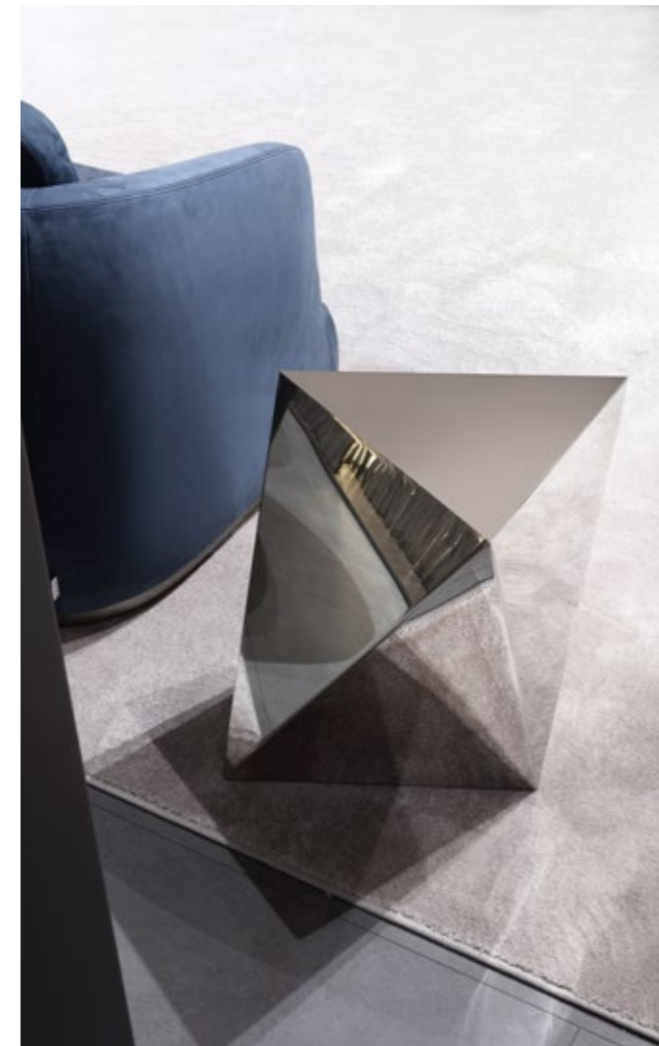

Viale Brianza 34 - Lentate sul Seveso (MB) - ITALY

. This subtle yet captivating feature draws inspiration from the ordinary, transforming everyday elements into a visually dynamic experience.

More than just a functional piece, the Ziggurat small table is an artful addition that enriches the atmosphere of any room. Whether featured in a sleek, modern living space or a more classic setting, it brings an air of refined elegance. Its unique blend of minimalism and reflective design results in a timeless piece that inspires curiosity and admiration, offering both style and substance in perfect harmony.