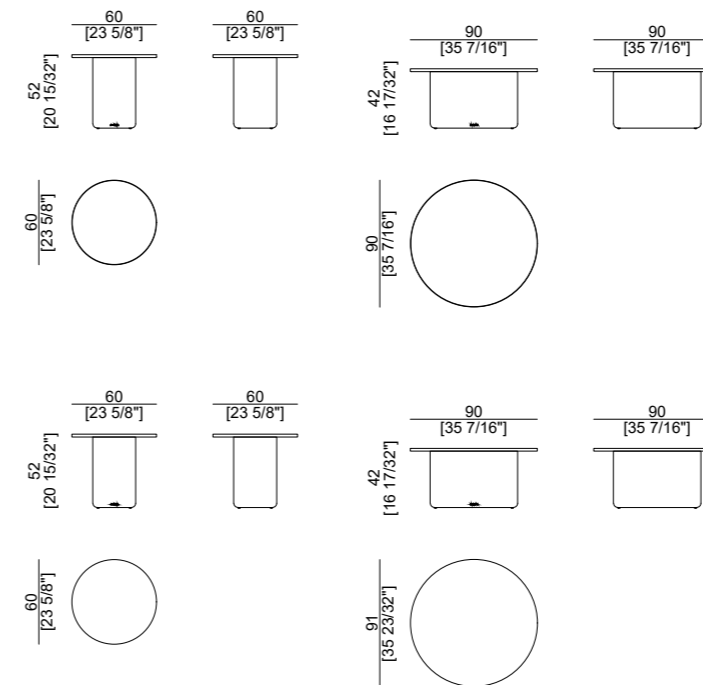

SIZE Technical Sheet

DISCOVER ALCHYMIA AT
www.alchymia.it
info@alchymia.it
Viale Brianza 34 - Lentate sul Seveso (MB) - ITALY