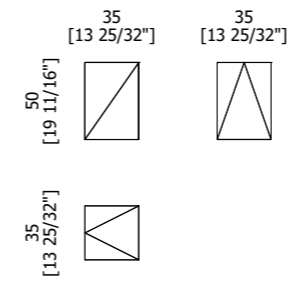

SIZE
Technical Sheet

DISCOVER ALCYMIA AT
www.alchymia.it
info@alchymia.it
Viale Brianza 34 - Lentate sul Seveso (MB) - ITALY