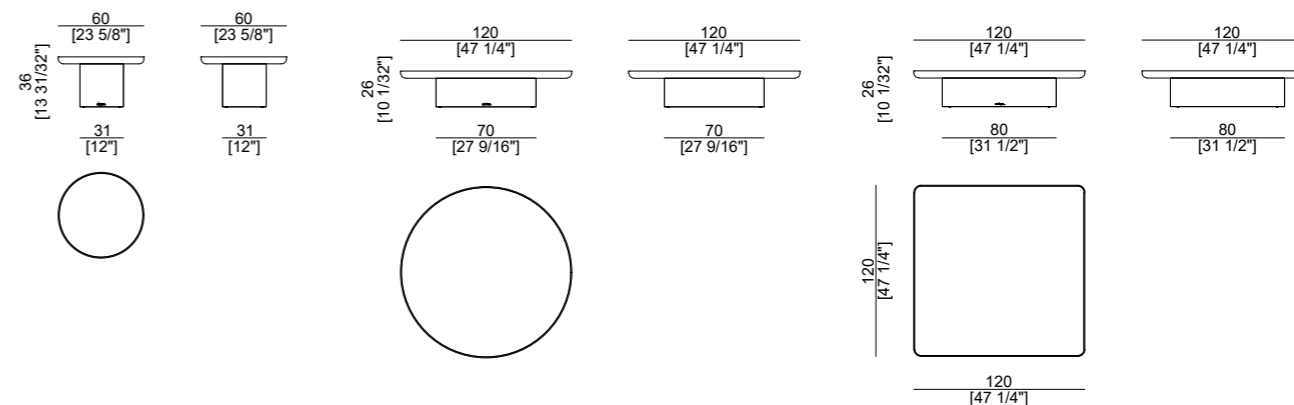

SIZE Technical Sheet

DISCOVER ALCHYMIA AT
www.alchymia.it
info@alchymia.it
Viale Brianza 34 - Lentate sul Seveso (MB) - ITALY