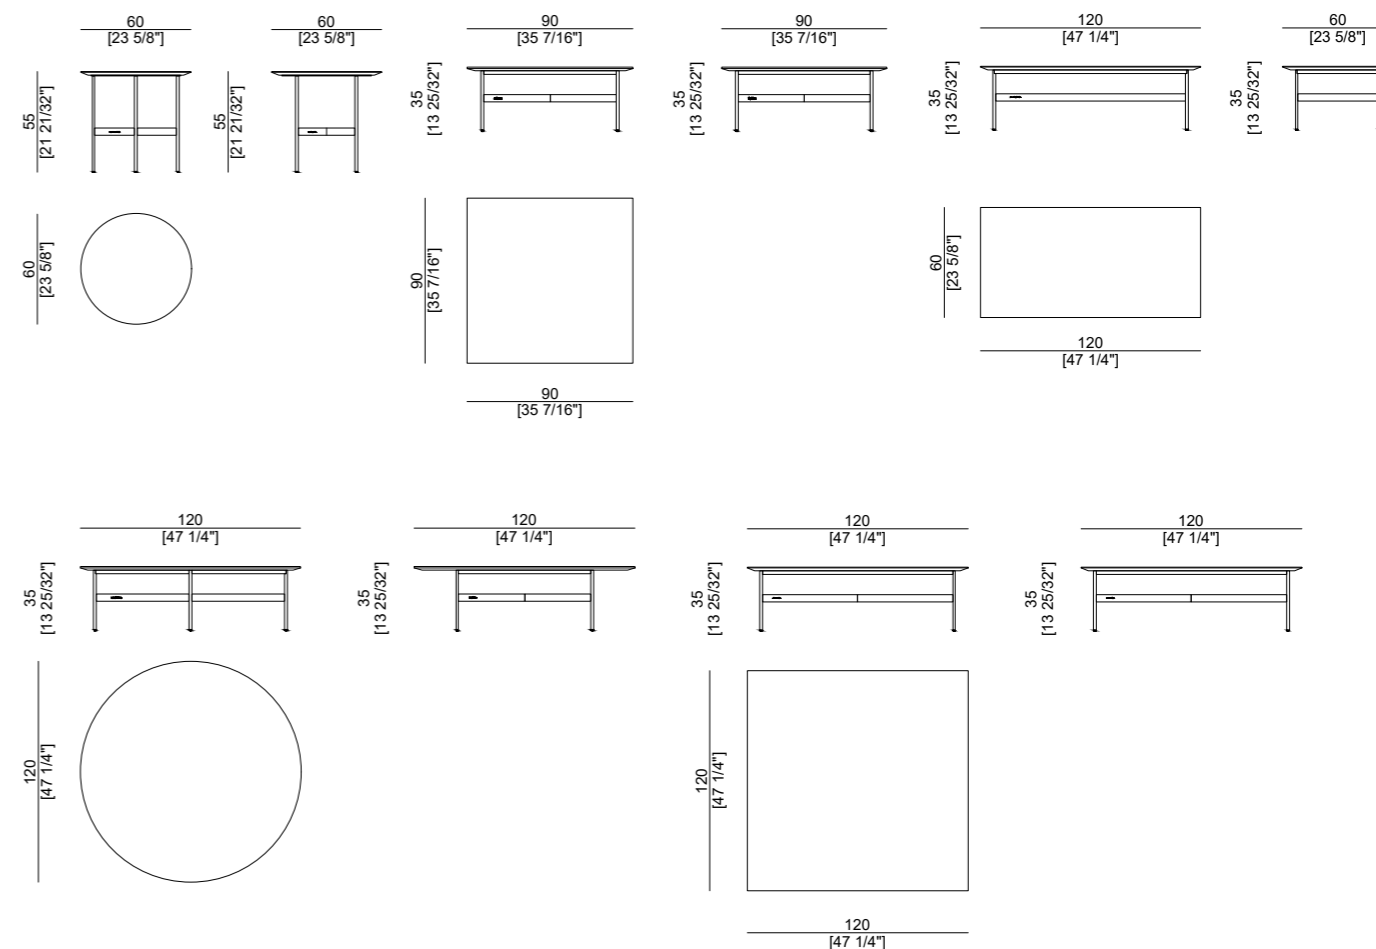

SIZE Technical Sheet

DISCOVER ALCHYMIA AT
www.alchymia.it
info@alchymia.it
Viale Brianza 34 - Lentate sul Seveso (MB) - ITALY