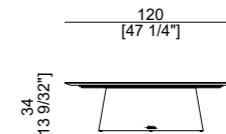

SIZE Technical Sheet

DISCOVER ALCHYMIA AT

www.alchymia.it

info@alchymia.it

Viale Brianza 34 - Lentate sul Seveso (MB) - ITALY

CIRCLE

Small Table

The Circle small table embodies simplicity and elegance, defined by its clean, contemporary lines. Offering a customizable tabletop in an array of exquisite materials and finishes, the Circle table effortlessly harmonizes with any interior setting. This balance of aesthetics and functionality makes it more than just a surface—it becomes a refined focal point that enhances the surrounding space. Available in both tall and low versions, the Circle table gracefully adapts to any setting, from serving as a striking centerpiece in a formal living room to complementing the ambiance of a laid-back lounge area.