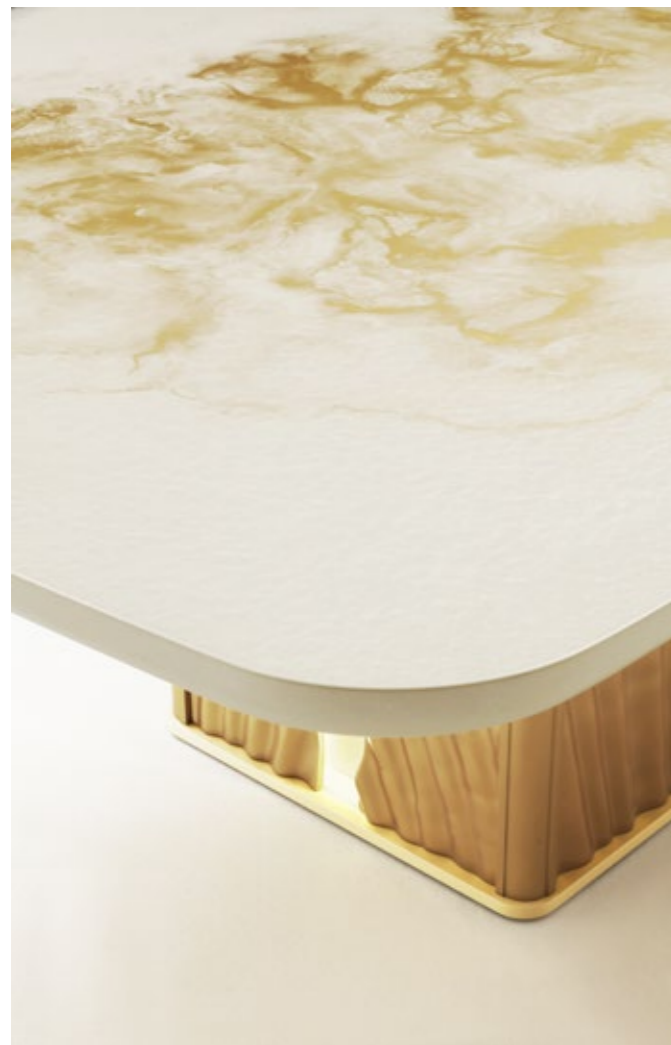

Suspended above this sculptural structure, the marble top extends with refined elegance, striking a balance between solidity and lightness. Every detail is meticulously crafted to highlight the purity of form and the value of its materials, creating a dialogue between strength and delicacy, tradition and innovation.

The Juno table is not just a piece of furniture; it is a commanding presence that enriches any space with an aura of exclusivity. Its sophisticated aesthetic is seamlessly paired with impeccable craftsmanship, presenting a vision of design that transcends time and leaves a lasting impression.