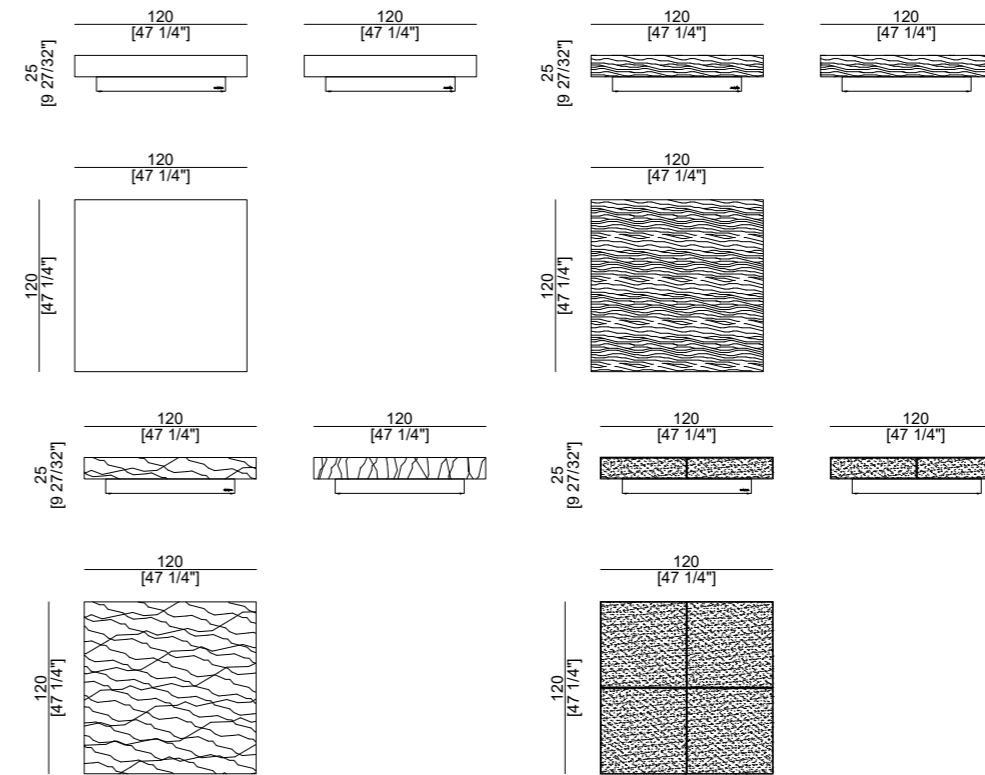

SIZE Technical Sheet

DISCOVER ALCHYMIA AT
www.alchymia.it
info@alchymia.it
Viale Brianza 34 - Lentate sul Seveso (MB) - ITALY