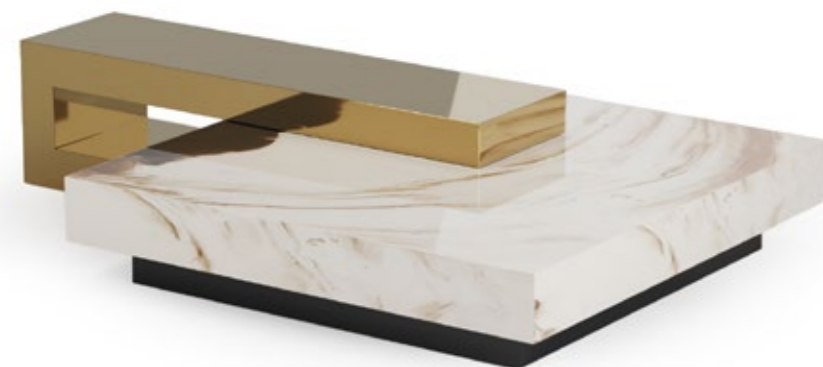

SIZE Technical Sheet

DISCOVER ALCHYMIA AT
www.alchymia.it
info@alchymia.it
 Viale Brianza 34 - Lentate sul Seveso (MB) - ITALY

KUBRIK

Small Table

The Kubrik small table embodies the beauty of pure form, where sculptural lines and material elegance unite in perfect harmony. Its minimalist yet striking design captures attention, showcasing the refined presence of its marble top - carved from a single block and enhanced by customizable finishes. The balance between the solidity of marble and the lightness of its structure creates a visual rhythm that accentuates both its functionality and aesthetic appeal.