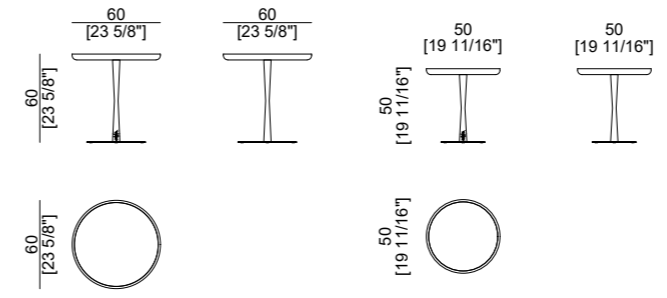

SIZE
Technical Sheet

DISCOVER ALCHYMIA AT
www.alchymia.it
info@alchymia.it
 Viale Brianza 34 - Lentate sul Seveso (MB) - ITALY

JUNO

Table

The Juno table embodies the perfect harmony between material and movement, transforming the stillness of a table into a living, vibrant work of art. Its sculpted base, with flowing and dynamic lines, evokes the perpetual flow of water, while the golden finish captures and reflects light, enhancing its visual depth.