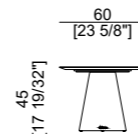

SIZE Technical Sheet

DISCOVER ALCHYMIA AT

www.alchymia.it

info@alchymia.it

Viale Brianza 34 - Lentate sul Seveso (MB) - ITALY

CIRCLE

Small Table

The Circle small table embodies simplicity and elegance, defined by its clean, contemporary lines. Offering a customizable tabletop in an array of exquisite materials and finishes, the Circle table effortlessly harmonizes with any interior setting. This balance of aesthetics and functionality makes it more than just a surface—it becomes a refined focal point that enhances the surrounding space. Available in both tall and low versions, the Circle table gracefully adapts to any setting, from serving as a striking centerpiece in a formal living room to complementing the ambiance of a laid-back lounge area.