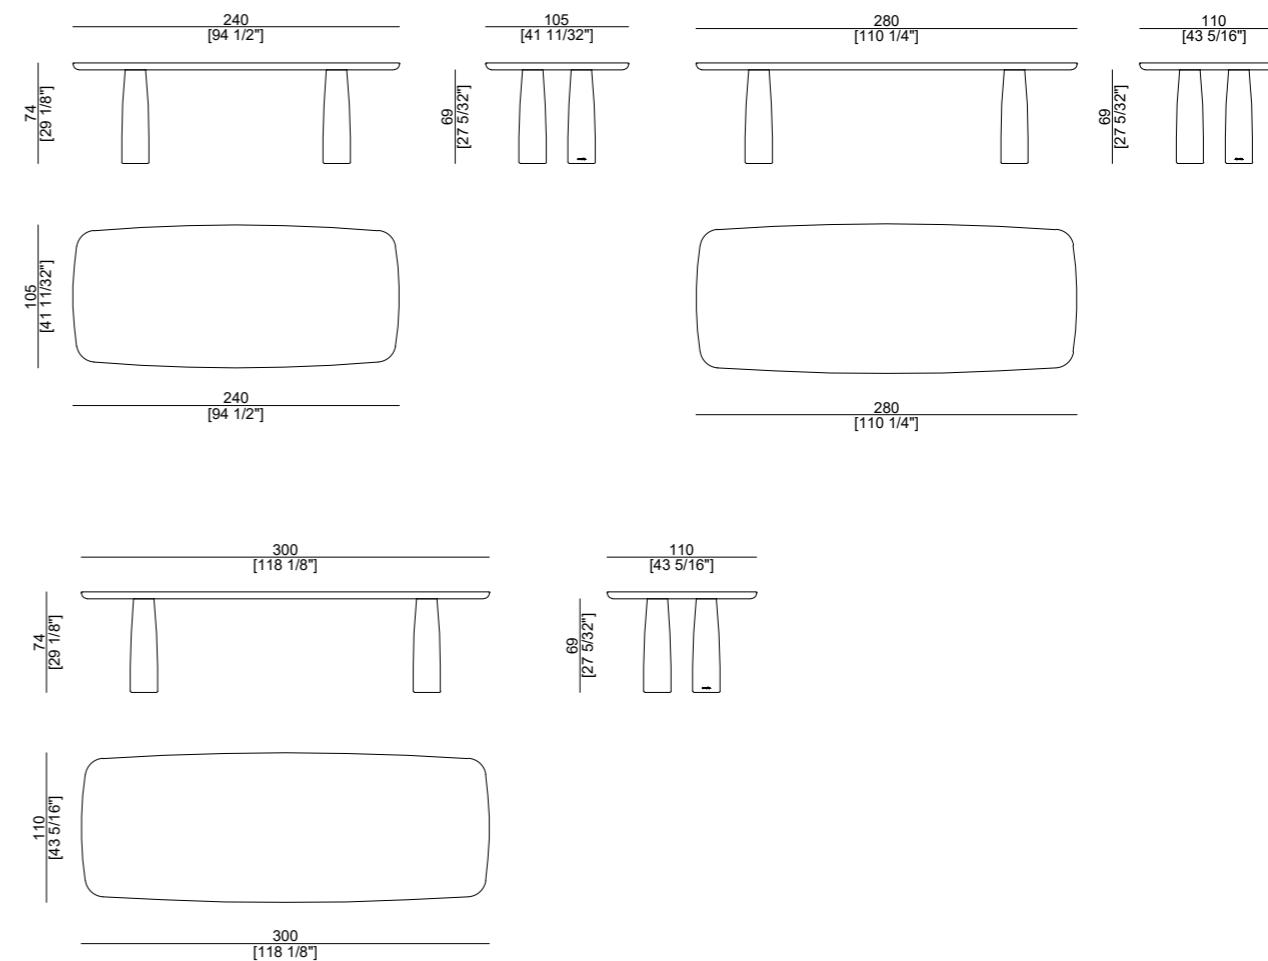

SIZE Technical Sheet

DISCOVER ALCHYMIA AT
www.alchymia.it
info@alchymia.it
 Viale Brianza 34 - Lentate sul Seveso (MB) - ITALY

ETNA

Table

The Etna table is a bold statement of sophisticated design, where monolithic strength effortlessly melds with refined elegance. Its commanding yet graceful presence transforms any space into a showcase, making it the definitive centerpiece of a room. The hallmark of the Etna table lies in its striking legs, finished in Lunar bronze liquid metal - a treatment that imbues the piece with an almost ethereal quality, enriching its character and adding depth to its aesthetic.