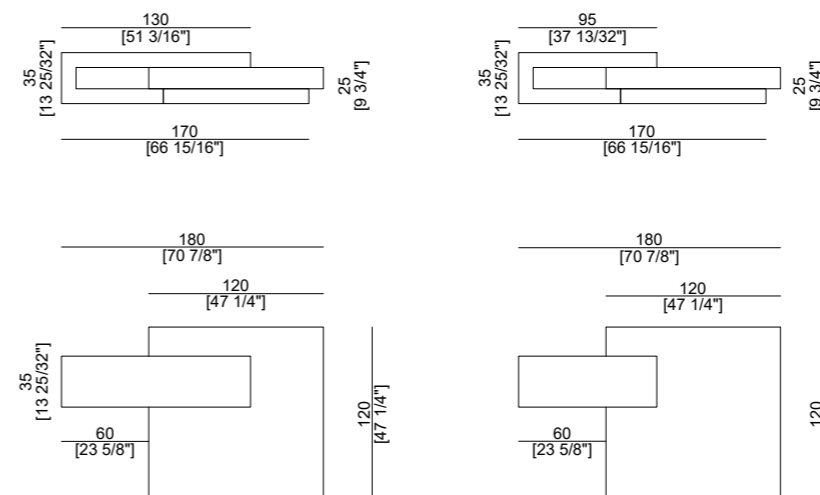

SIZE
Technical Sheet

DISCOVER ALCHYMIA AT
www.alchymia.it
info@alchymia.it
 Viale Brianza 34 - Lentate sul Seveso (MB) - ITALY

LENS

Small Table

The Lens small table captivates with its distinctive cylindrical shape, a design that embodies both harmony and precision. Crafted from oak, its structure celebrates the natural beauty of the wood, showcasing its rich textures and enduring strength. Every detail is meticulously shaped to highlight the material's authenticity, resulting in a piece that is both timeless and contemporary.