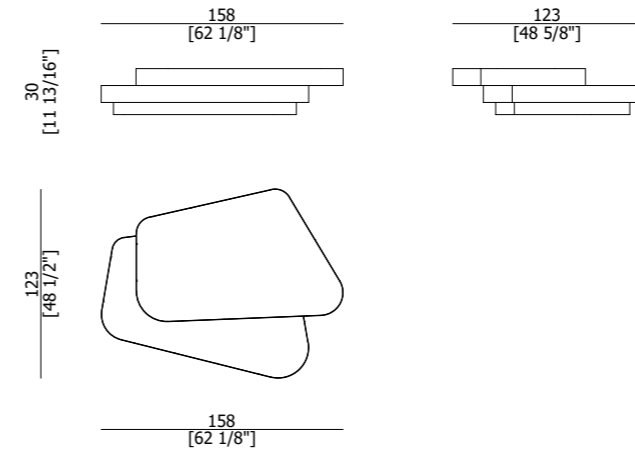

DISCOVER ALCHYMIA AT
www.alchymia.it
info@alchymia.it
Viale Brianza 34 - Lentate sul Seveso (MB) - ITALY