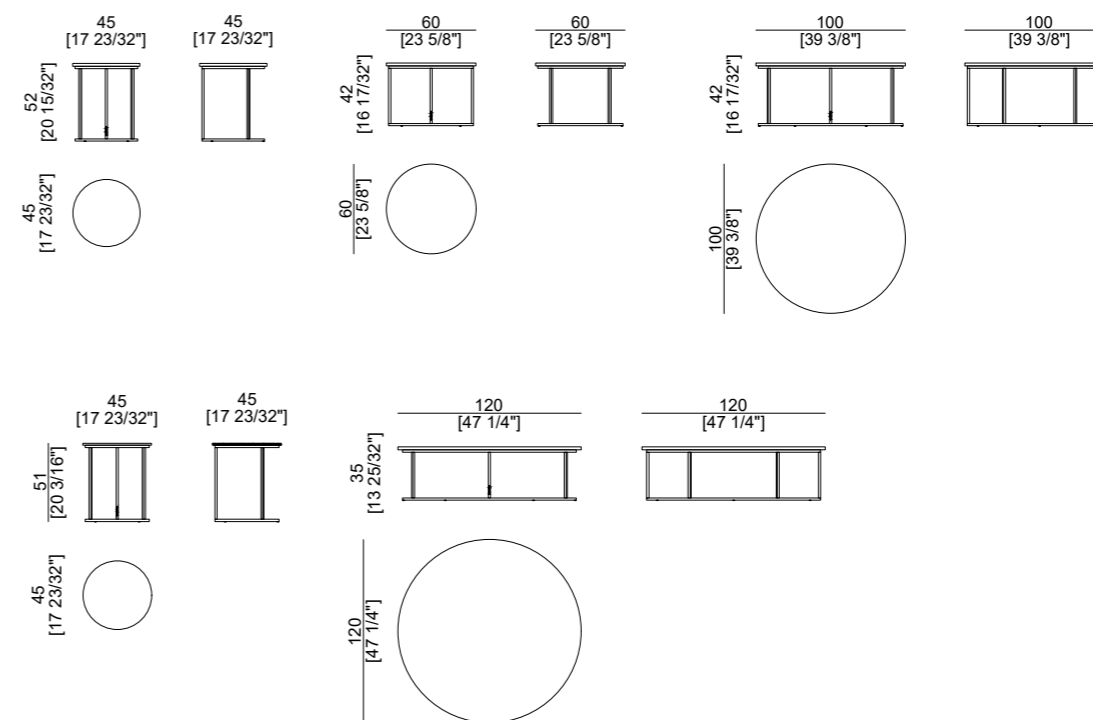

SIZE Technical Sheet

DISCOVER ALCHYMIA AT
www.alchymia.it
info@alchymia.it
Viale Brianza 34 - Lentate sul Seveso (MB) - ITALY