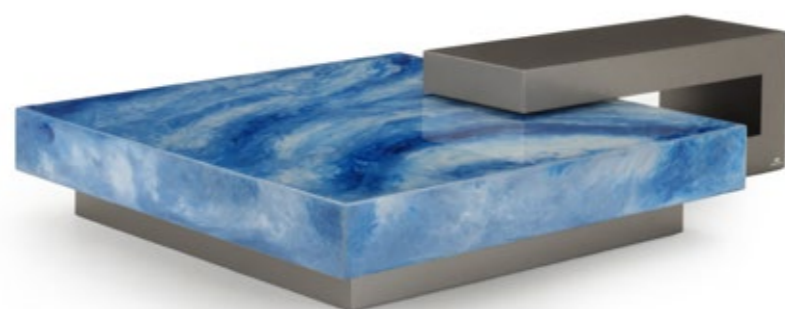

SIZE Technical Sheet

DISCOVER ALCHYMIA AT
www.alchymia.it
info@alchymia.it
 Viale Brianza 34 - Lentate sul Seveso (MB) - ITALY

KUBRIK

Small Table

The Kubrik small table embodies the beauty of pure form, where sculptural lines and material elegance unite in perfect harmony. Its minimalist yet striking design captures attention, showcasing the refined presence of its marble top - carved from a single block and enhanced by customizable finishes. The balance between the solidity of marble and the lightness of its structure creates a visual rhythm that accentuates both its functionality and aesthetic appeal.