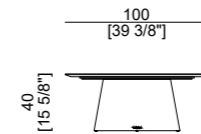

SIZE Technical Sheet

DISCOVER ALCHYMIA AT

www.alchymia.it

info@alchymia.it

Viale Brianza 34 - Lentate sul Seveso (MB) - ITALY

CIRCLE

Small Table

The Circle small table embodies simplicity and elegance, defined by its clean, contemporary lines. Offering a customizable tabletop in an array of exquisite materials and finishes, the Circle table effortlessly harmonizes with any interior setting. This balance of aesthetics and functionality makes it more than just a surface—it becomes a refined focal point that enhances the surrounding space. Available in both tall and low versions, the Circle table gracefully adapts to any setting, from serving as a striking centerpiece in a formal living room to complementing the ambiance of a laid-back lounge area.