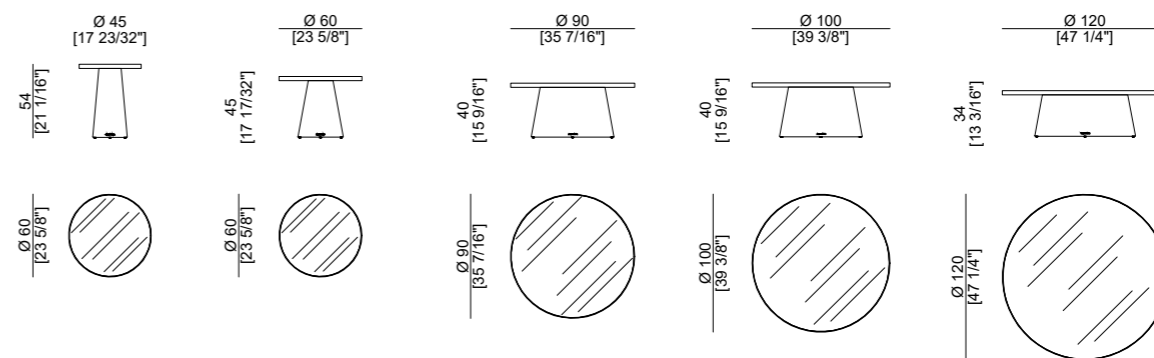

SIZE Technical Sheet

DISCOVER ALCHYMIA AT

www.alchymia.it
info@alchymia.it
Viale Brianza 34 - Lentate sul Seveso (MB) - ITALY