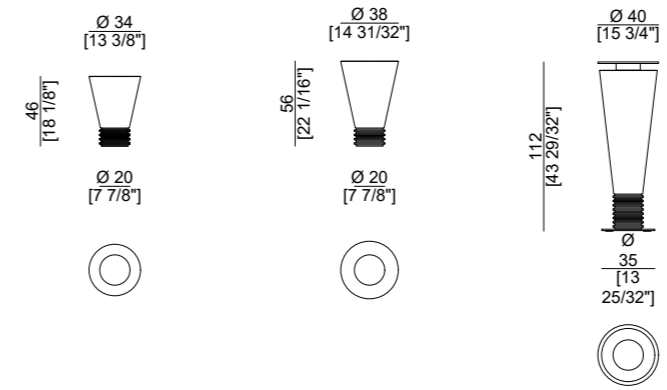

SIZE Technical Sheet

DISCOVER ALCHYMIA AT
www.alchymia.it
info@alchymia.it
 Viale Brianza 34 - Lentate sul Seveso (MB) - ITALY

TABIT

Small Table

The Tabit small table is a harmonious fusion of shape and texture, capturing the essence of both precision and fluidity. Its meticulously crafted geometric lines meet color gradients that evolve with changing light, creating a lively yet refined effect. The grooved base provides a grounding contrast to the lightness of the tabletop, imbuing the design with balance and strength.

DISCOVER ALCHYMIA AT

www.alchymia.it

info@alchymia.it

Viale Brianza 34 - Lentate sul Seveso (MB) - ITALY

More than simply functional, the Tabit small table elevates any space it inhabits, transforming it into a visual statement. Its subtle yet striking design introduces an air of sophistication, blending seamlessly into various environments. With its premium materials and thoughtful craftsmanship, Tabit is not just a piece of furniture – it is a work of art that enhances the overall ambiance of a room. Its timeless elegance adds depth and style, making it a perfect fit for both modern and classic settings, offering an enduring appeal that resonates with any interior.

SIZE
Technical Sheet

DISCOVER ALCHYMIA AT
www.alchymia.it
info@alchymia.it
 Viale Brianza 34 - Lentate sul Seveso (MB) - ITALY

TRAY

Small Table

The Tray small table stands out with its unique design, where the softness of circular shapes meets the robust presence of a brass base. This combination creates a piece that captivates with its visual lightness while maintaining a strong and impactful presence.