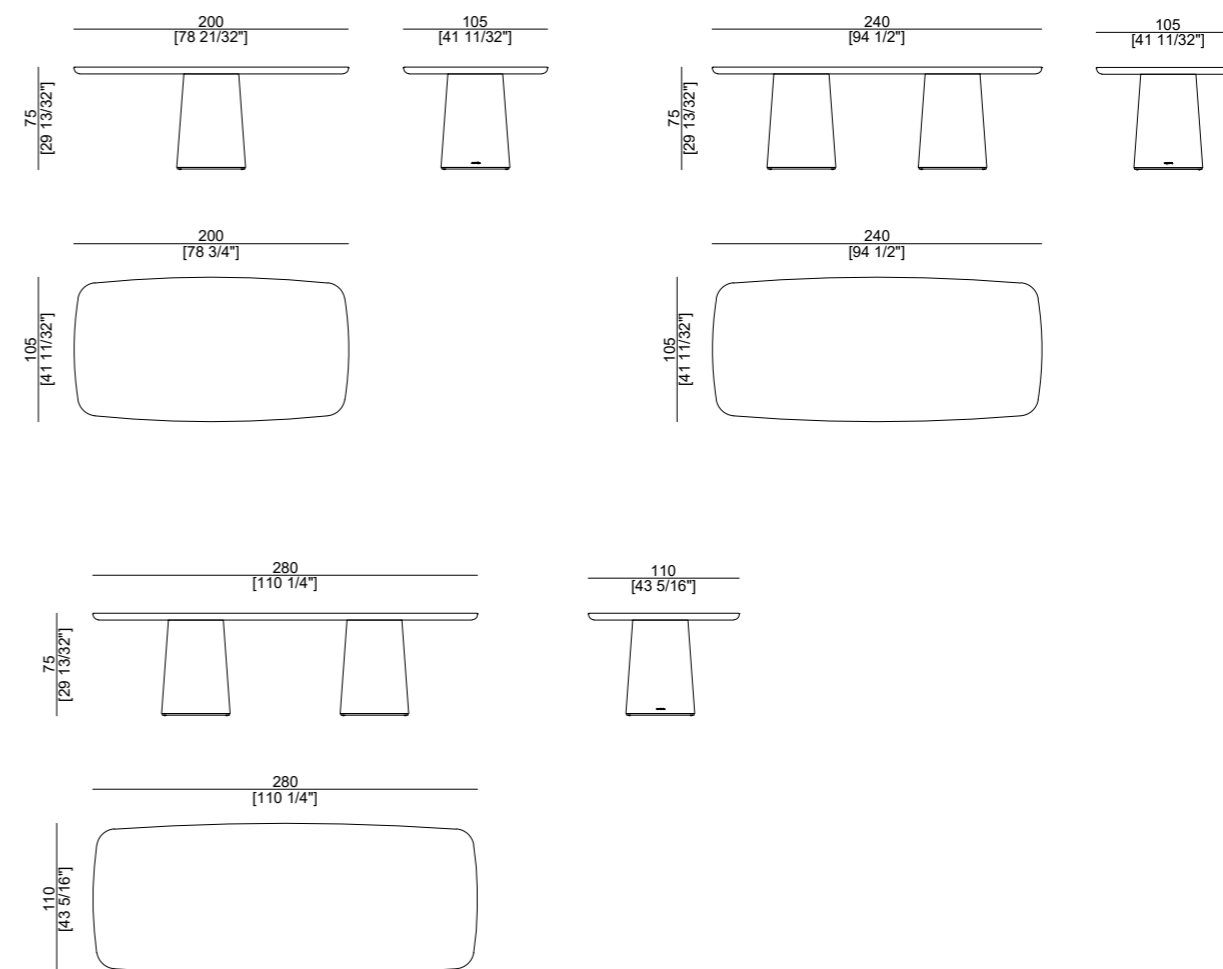

SIZE Technical Sheet

DISCOVER ALCHYMIA AT
www.alchymia.it
info@alchymia.it
Viale Brianza 34 - Lentate sul Seveso (MB) - ITALY