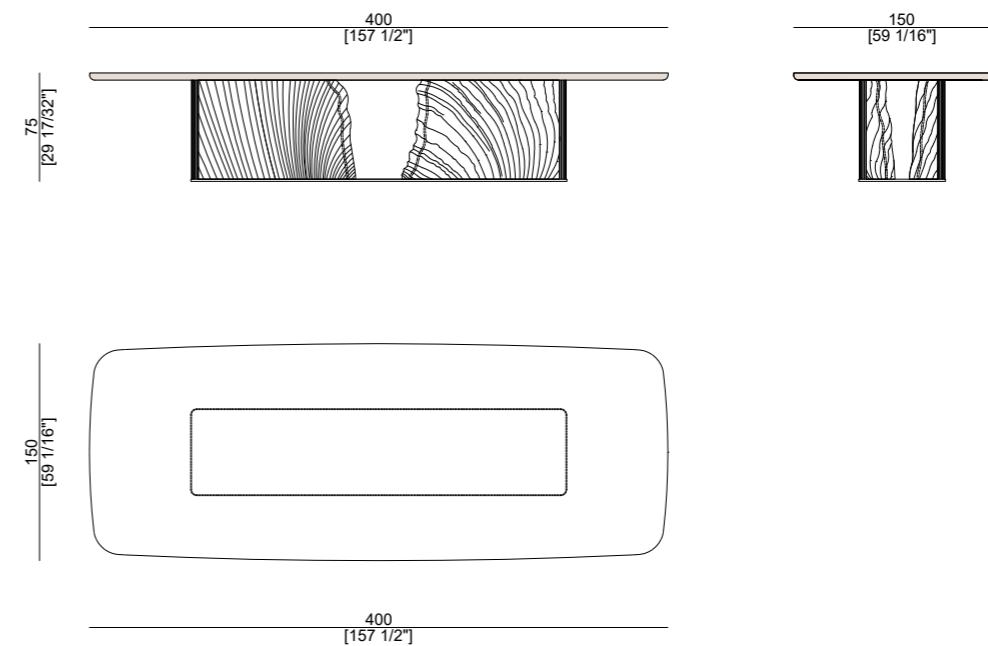

SIZE Technical Sheet

DISCOVER ALCHYMIA AT
www.alchymia.it
info@alchymia.it
Viale Brianza 34 - Lentate sul Seveso (MB) - ITALY